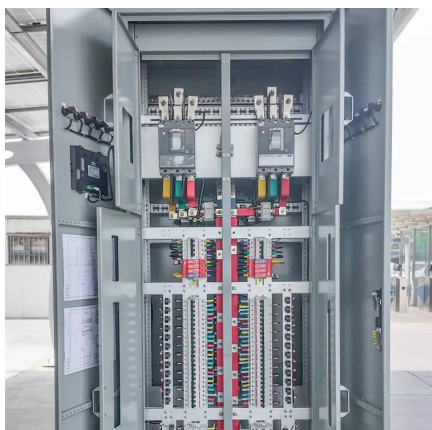

3500 sine wave inverter

Overview

What is a 3500W pure sine wave power inverter?

3500W Pure Sine Wave Power Inverter: Provides 3500W continuous output power, 7000W surge power, and converts 12V DC to 120V AC. Our pure sine wave inverter features 4 AC outlets and one USB port, No Load Current: < 0.8 A, and Efficiency: $\geq 88\%$. Aluminum alloy shell resists heat, cold, and corrosion for consistent optimal performance.

How much power does a vevor pure sine wave inverter provide?

The VEVOR pure sine wave inverter features high performance with 3500 watts of output power. This means this inverter continually supplies 3500 output power watt electricity. Moreover, this wave inverter is equipped with four AC outlets. So, you can power multiple devices with it simultaneously.

3500 sine wave inverter

VEVOR Pure Sine Wave Power Inverter 3500-Watt Car Inverter ...

In this 12V DC pure sine wave inverter, the 120V AC output harmonics follow a smooth sine wave, almost the same as normal mains power. Therefore, it allows you to power multiple loads from ...

[Request Quote](#)

Amazon : 3500 Watt Inverter

3500 watt Pure sine Wave Inverter, 12V DC to 110V AC Power Inverter, Used for Solar Emergency Power Supply in RV Homes, with 3 AC Output sockets, USB Port, Type-C Port, ...