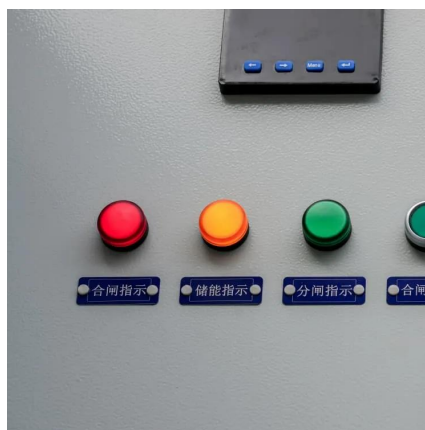

[Connecting an inverter battery: a visual guide](#)

Learn about the connection diagram for an inverter battery, including how to properly connect the battery terminals and ensure optimal performance.

[Request Quote](#)