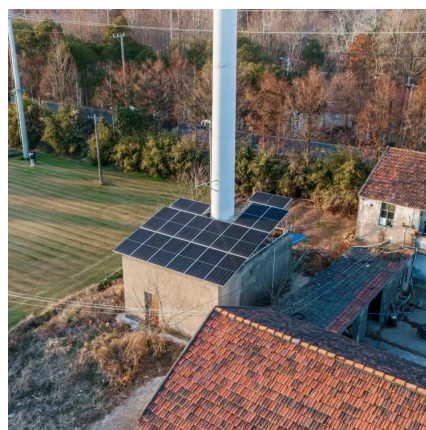

28 to 220-50hz Inverter

Lone Star Aviation line of Mil Std inverters meet Mil Std 810 for humidity, shock, vibration, temperature and input spike protection. Available in 500, ...

[Request Quote](#)