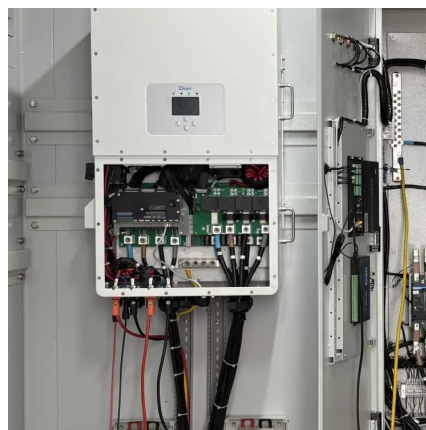

Below is a detailed breakdown of the most common types of 28V to 220V inverters available today. Produces a smooth, continuous AC waveform identical to utility grid power, with ...

[Request Quote](#)

Hybrid Solar Inverter 3500W All in One Pure Sine Wave Charger ...

This versatile inverter is compatible with various battery types, including lithium, lead-acid, and LiFePO4, with a lithium activation function for seamless integration. Whether for off-grid or ...

[Request Quote](#)