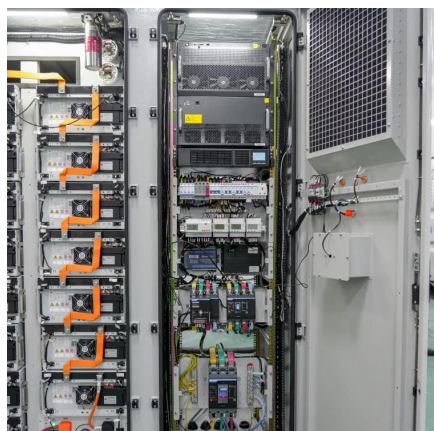

28 to 220 inverter

[12V-220V/230V Battery Inverter , 3000 Watt Pure Sine Wave](#)

The Leaptrend Sirius series 3000W 12V Pure Sine Wave Inverter is perfect for most off-grid systems, whether for a van, RVs, trucks, boats, yachts, coffee van inverter or any remote ...

[Request Quote](#)

[Best Power Inverters 24V to 220V for Reliable AC Conversion](#)

Choosing an inverter with a combination of high power capacity, advanced safety features, and user-friendly monitoring will ensure your 24V DC to 220V AC power conversion ...

[Request Quote](#)