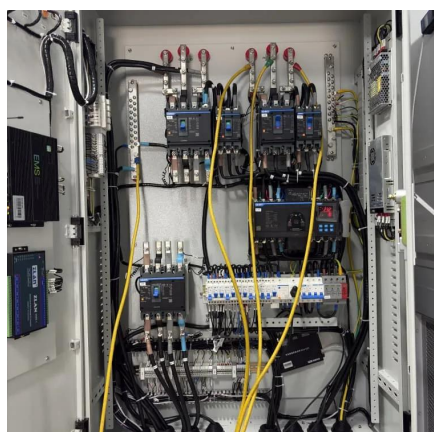

Superior

Acompanhe mais uma mensagem trazida pela Espiritualidade Superior aqui no Templo Espiritual Maria Santíssima. Quer conhecer o TEMS? Estamos localizados na Rua Jaraguá, 371 - Bom ...

[Request Quote](#)

TEMS Templo Espiritual Maria Santíssima

Conheça o Templo Espiritual Maria Santíssima Rua Jaraguá, 371 Bom Retiro, São Paulo - SP #REELS #TEMS #ESPIRITUALIDADE #EVANGELHO Ajude a realizar o

[Request Quote](#)

Conheça o Templo Espiritual Maria Santíssima Rua Jaraguá, 371 ...

Neste sábado, dia 08 de março, às 10h, acontecerá o Atendimento Espiritual gratuito em Caxias do Sul/RS com as Caravanas de Luz do Templo Espiritual Maria Santíssima.

[Request Quote](#)