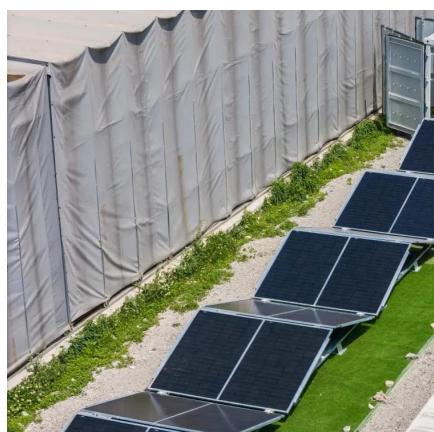

Conheça o Templo Espiritual Maria Santíssima Rua Jaraguá, 371 ...

Nesta Terça-feira de Carnaval, 04 de Março, a partir das 10h, acontecerá o Atendimento Espiritual gratuito em Ribeirão Preto/SP com as Caravanas de Luz, do Templo ...

[Request Quote](#)