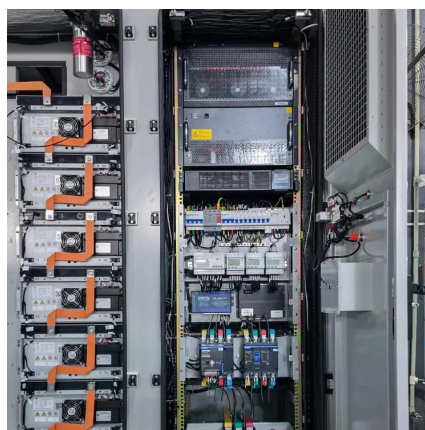

[Amazon : BTURYT 1500 Watts Pure Sine Wave Power ...](#)

[1500W Pure Sine Wave Inverter/3000W Peak Power]- Advanced pure sine wave technology, providing 1500W continuous output and 3000W peak power. Provide stable quality current ...

[Request Quote](#)