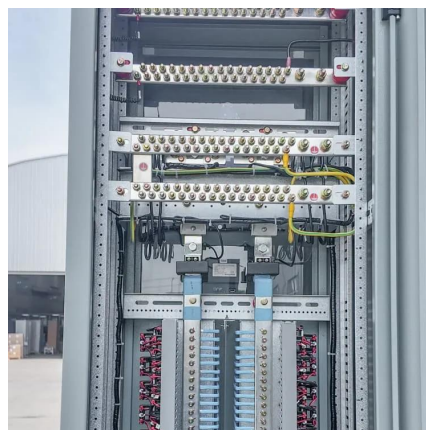

Ultimate 2000W Modified Sine Wave Inverter - Powerful DC 12V/24V...

Converts DC to AC voltages of 110V, 220V, 230V, and 240V, making it suitable for both North American and global standards. Rated at 2000W peak power with modified sine wave output, ...

[Request Quote](#)