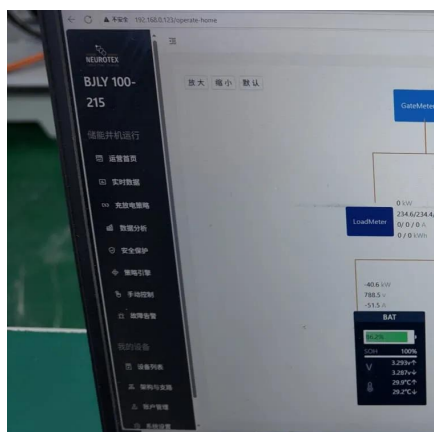

ACS880-104 inverter modules , ABB

The ACS880 industrial drive modules are specifically designed for machine builders and systems integrators. You can build flexibility, simplicity into your own cabinet. Made as a bookshelf ...

[Request Quote](#)