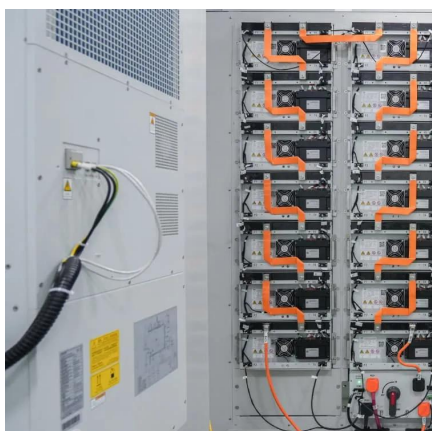

[VoltX M2400 Portable Power Station ,](#)