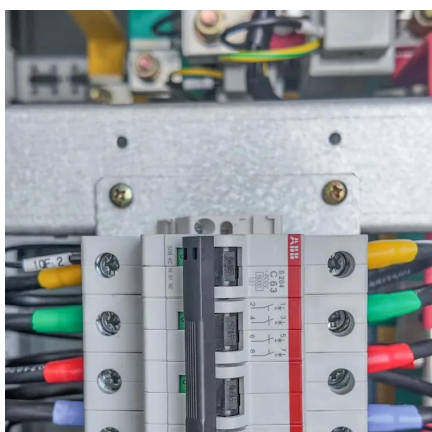

EGO POWER+ Nexus Escape 150 -Watts Portable Power Station Lowes

The power inverter is compact, well-built, and integrates well with the battery system. It is praised for its convenience and usefulness during power outages, allowing users to charge phones, ...

[Request Quote](#)