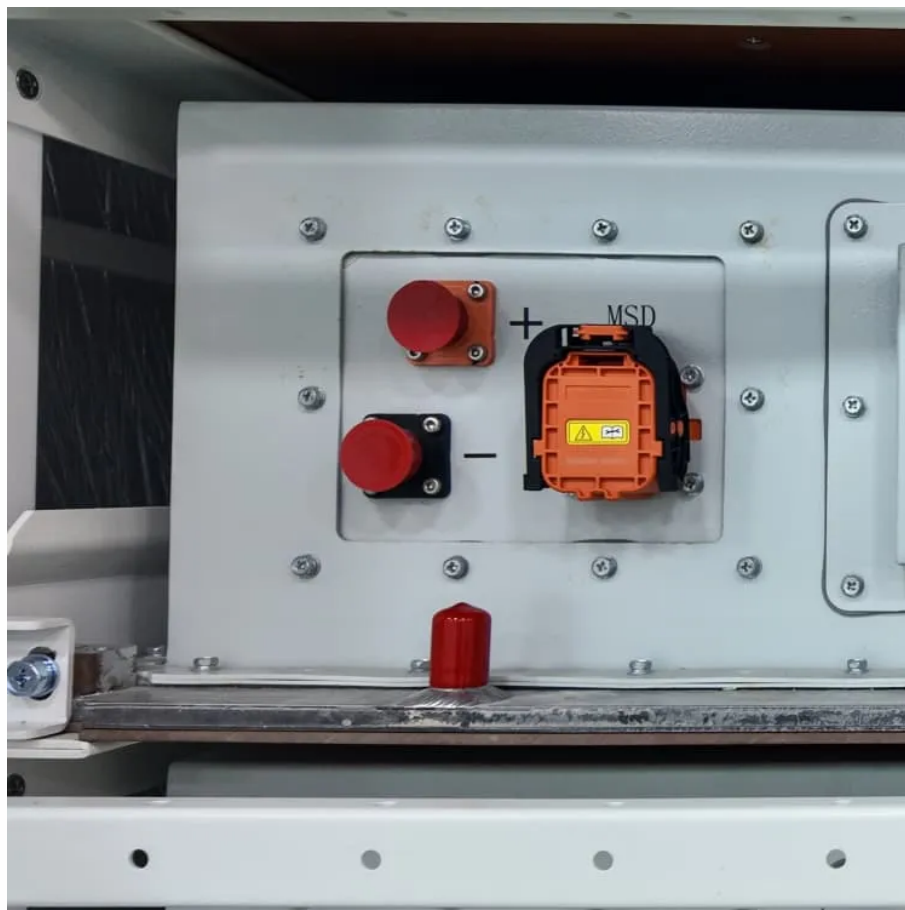

20kW large inverter price

20kW large inverter price

[SMA Sunny Tripower X 20-US-50 , Commercial Solar Inverter](#)

Discover the SMA Sunny Tripower X 20-US inverter. High efficiency, flexible design, and intelligent features for optimal 20kW commercial solar performance. Ideal for small to medium ...