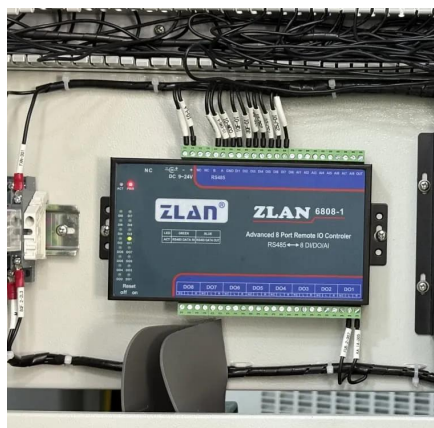

[Request Quote](#)

[Support - Braintree Electric Light Department](#)

We built the My Electric Portal to give residents more of what they ask for. Creating a User Name gives access to account details and other great tools including: View Smart Meter ...