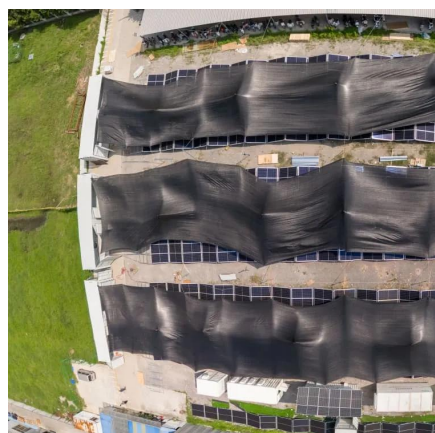

What is 25 percent of 30?

Answer: 25 percent of 30 it is 7.5. In order to calculate 25% of 30 let's write it as fractional equation. We have $30 = 100\%$ and $X = 25\%$. So our fraction will look like: Now we can solve ...

[Request Quote](#)

What is 25% of 30? [Solved]