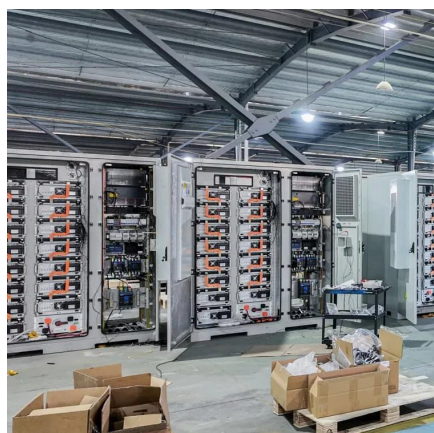

Wonvolt Commercial 200kw Solar