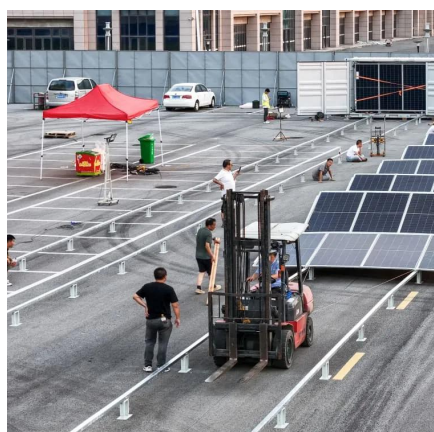

Percentage Calculator

To calculate a percentage based upon a part (X) and a total (Y), divide the value of the part (X) by the total or whole amount (Y). Then, multiply the result by 100. As an example, if you want to ...

[Request Quote](#)