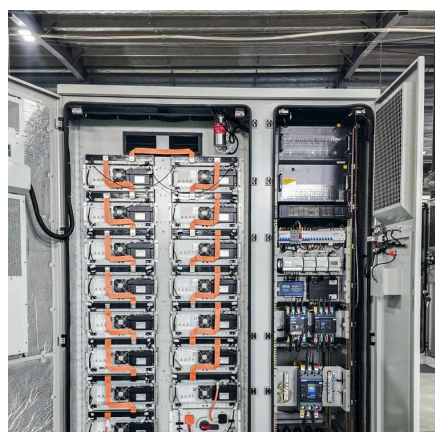

200KW , Rapid-Deploy Foldable PV

HighJoule's 200KW Solarfold unit is built for fast deployment in emergencies, large-scale outdoor events, pop-up hospitals, or military forward operating bases. Its foldable design and high ...

[Request Quote](#)

200kW Solar Containers

Discover our 200kw solar containers, perfect for energy storage and industrial applications. Durable, efficient, and reliable solutions for your needs.

[Request Quote](#)

High Capacity 200kW Battery Energy Storage System

Unmatched Power Generation: Discover unparalleled energy efficiency with our 200kW all-in-one solar energy system. Designed to revolutionize power generation, this system harnesses the ...

[Request Quote](#)