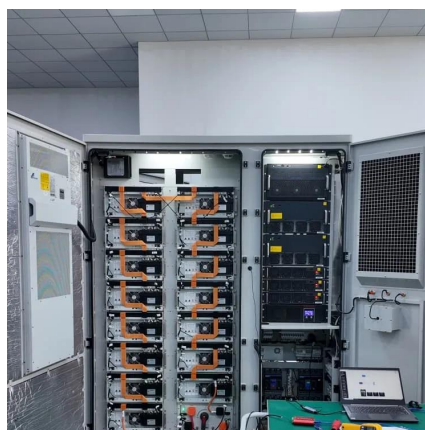

[Water Storage Container for Fish Farming . Portable](#)

Our collapsible water storage tanks offer you the spacious, easy to set up fish farming solution you need. Made with a rigid outer frame and a flexible ...

[Request Quote](#)