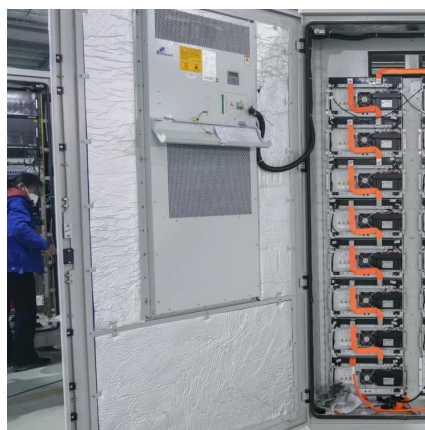

Shipping Container Fish Farm: Revolutionizing Sustainable Aquaculture

Shipping container fish farms are becoming an innovative response to the global need for reliable and scalable aquaculture systems. These portable farms are not just handy but also ...

[Request Quote](#)

[20-Foot Shipping Containers , Custom](#)