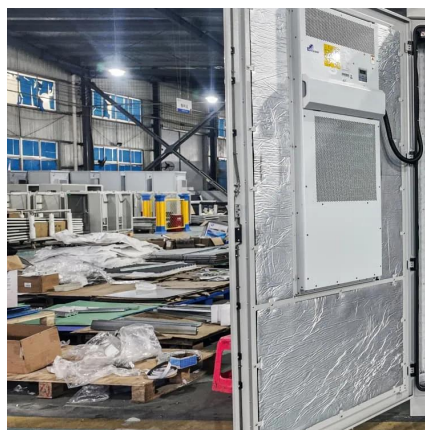

[Buy 20ft Standard Shipping Containers in the United States](#)

Well, your search ends at our 20ft shipping container at Pelican Containers. This container is constructed from 14-gauge high-strength corrugated steel and features a sturdy 27 mm marine ...

[Request Quote](#)