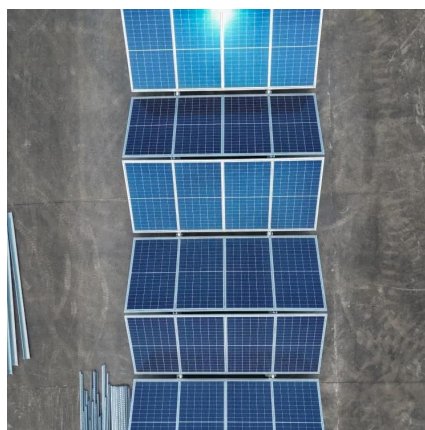

[Power Bright, PW3500-12, 12V 3500W continuous / 7000W](#)

Power Bright, PW3500-12, 12V 3500W continuous / 7000W peak, modified wave inverter, dual AC outlet, low voltage, overload & temperature protection, LED display, 1 year warranty

[Request Quote](#)

Pure Sine Wave Power Inverter