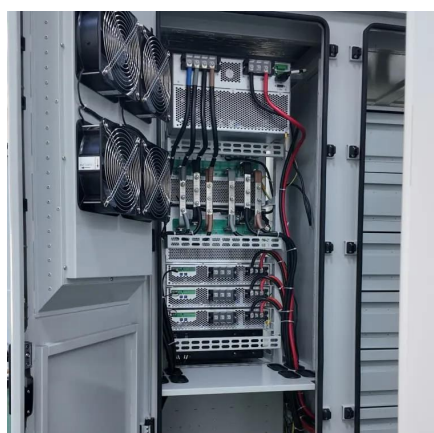

[Power Bright PW3500-12 12v 3500w Power ...](#)

The 3,500-Watt 12-Volt Modified Sine Wave Inverter from PowerBright provides 29.2A, a no-load draw of [Request Quote](#)

Pure Sine Wave Power Inverter