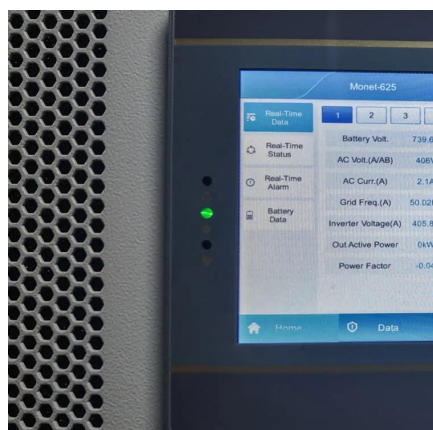

Best 20 Amp Power Inverters for RV, Solar, Truck, and Outdoor Use

Finding a reliable 20 amp power inverter is essential for converting 12V DC power from batteries into 120V AC power for your RV, truck, outdoor adventures, or solar systems.

[Request Quote](#)

[Best Inverter For 20ah Battery [Updated On: January 2026]](#)

Why We Recommend It: This inverter stands out because it efficiently converts 20V DC to 110V AC with 200W power, suitable for most small devices. It features multiple USB ...