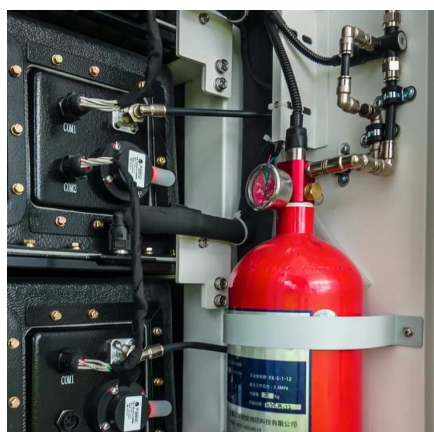

[Best 20 Amp Power Inverters for Reliable AC Conversion](#)

The inverter's intelligent LCD display shows input/output voltages, load status, and battery condition in real time, while allowing manual voltage adjustments. Additional features ...

[Request Quote](#)