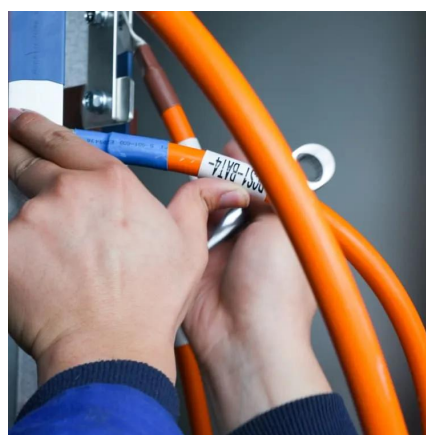

[Samlex , Inverter, 150 Watts 12VDC, Pure Sine ...](#)

This high-efficiency 150 Watt pure sine wave inverter reliably converts 12 Volts DC to 120 Volts AC at 60 Hz, making it ideal for powering sensitive ...

[Request Quote](#)

[Go Power GP-SW150-12 150 Watt Pure Sine Wave Inverter 12V](#)

Go Power! 150-Watt Pure Sine Wave Inverter takes 12 volt DC battery power and converts it to an exact replica of AC household power. It is guaranteed to run any load within their wattage range ...