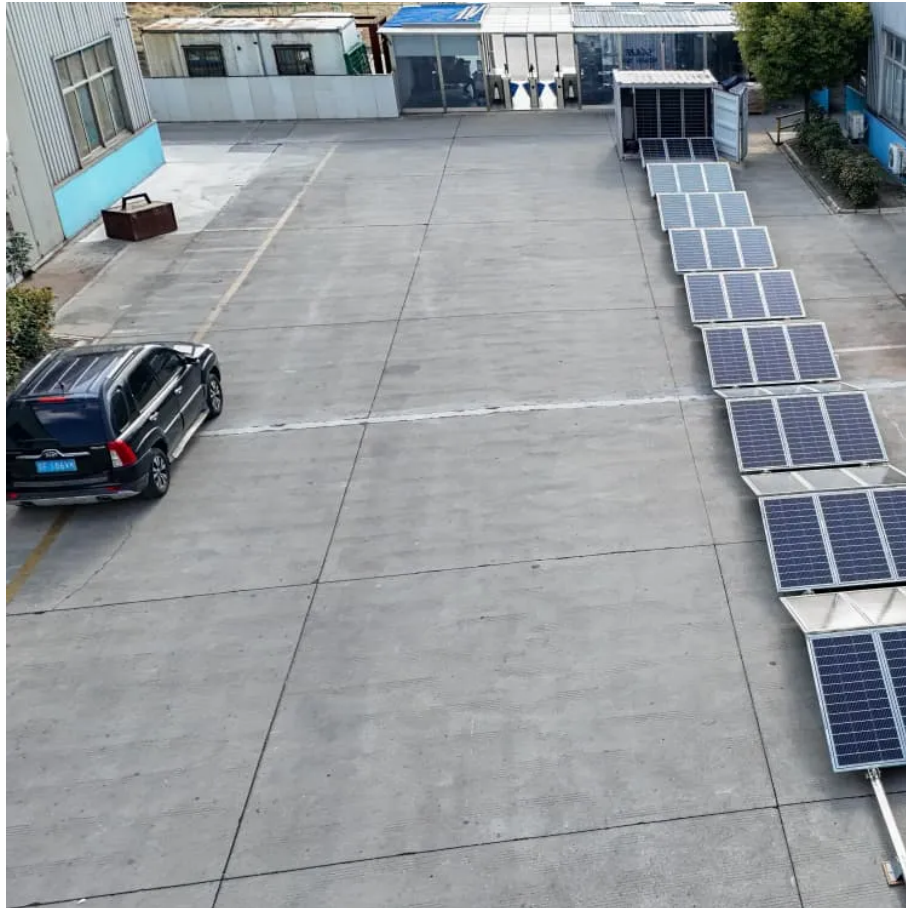

12v to 220v inverter 9000