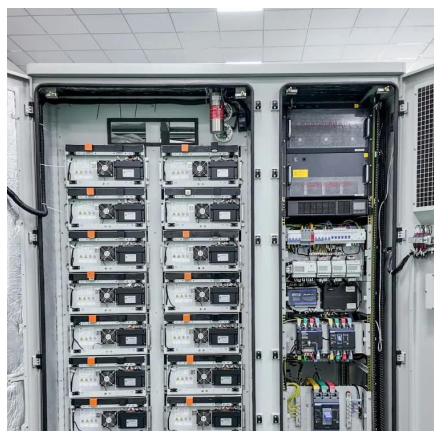

12v to 220v inverter 9000

12v to 220v inverter 9000

Inverter 12v To 220v

Portable Power Inverter 1000W/500W, 12V to AC 220V/230V Converter - Dual USB, Double C-Type, Double Universal Sockets, LCD Display, Accessory ...

[Request Quote](#)

Inverter 12V 220V 9000W

Unmatched Power and Efficiency Our 12V to 220V 9000W inverter is a powerhouse that delivers the stability and efficiency you require. Designed to handle a wide range of electrical loads, ...

[Request Quote](#)

Amazon : 7000W 9000W Pure Sine Wave Inverter DC 12V to AC 220V ...

9000W inverter with continuous (rated) power of 3500W and peak power of 9000W. (We should refer to the continuous power when purchasing an inverter, which refers ...

The Leaptrend Sirius series 3000W 12V Pure Sine Wave Inverter is perfect for most off-grid systems, whether for a van, RVs, trucks, boats, yachts, coffee van inverter or any remote ...

[Request Quote](#)