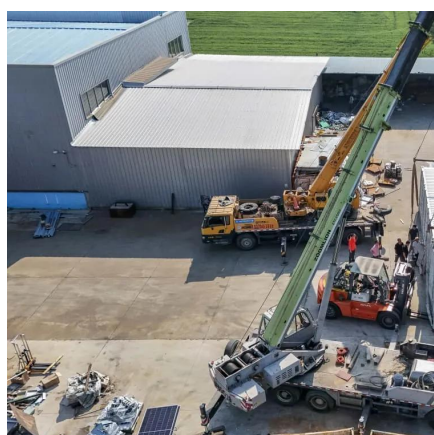

[Best Portable Power Stations & Solar Panels in Kuala Lumpur](#)

Explore our range of products, including high-performance solar panels, robust portable power stations, and their essential accessories, all crafted with cutting-edge technology to ensure ...

[Request Quote](#)

Portable Power Station 1200W AC