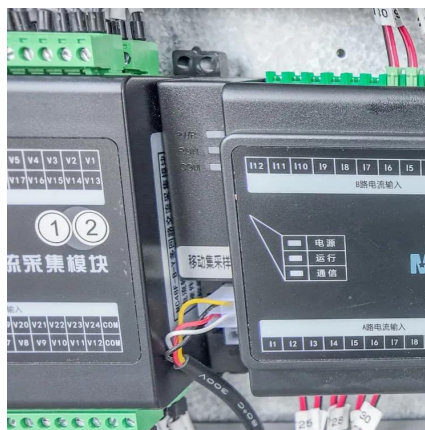

220V Output Portable Power Station

Portable Power Station 1200W AC 220V Output
Portable Power Station Emergency Backup Power
Box Camping Solar Generator

[Request Quote](#)

TOKUDEN SR1200H Portable Power Station 1200W Battery

- Portable solar panel charging - Cycle life 3000 times - Multiple charging port - Intelligent stable loading ?SPECIFICATIONS? - Brand : Tokuden
Powered by Shineray - Model : ...

[Request Quote](#)

1200W Portable power station AC 220V output ...

Whether you're camping, facing a power outage, or working off-grid, this device has you covered with stable AC output up to 1230W. Built with ...

[Request Quote](#)